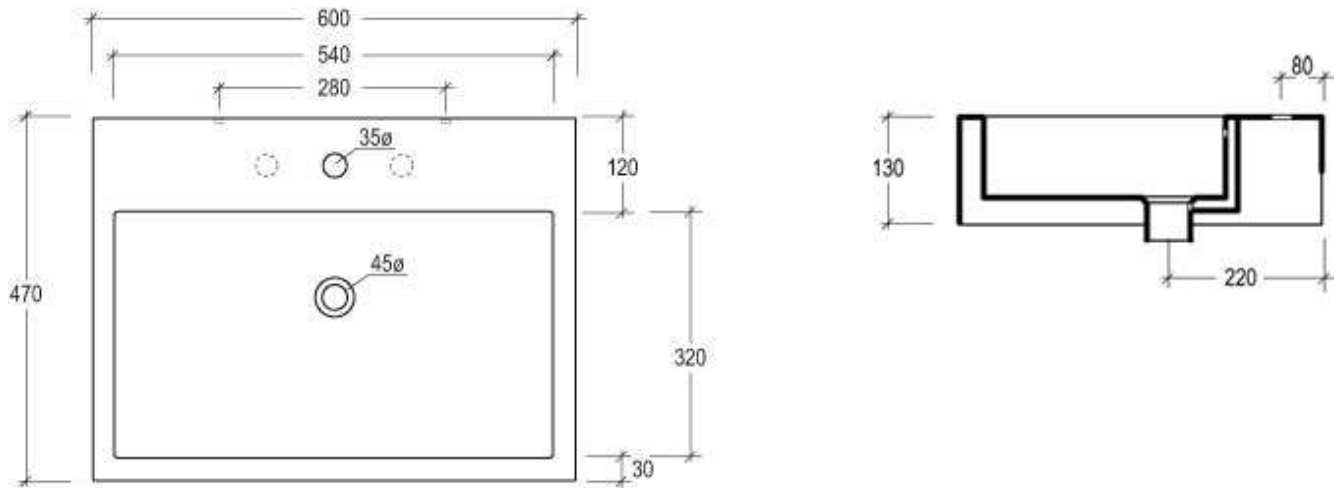

Quad

Lavabo Quad monoforo cm 60 appoggio o sospeso

Countertop or wall-hung washbasin Quad one hole cm 90

code:QULAV60

Quad

Lavabo Quad monoforo cm 80 appoggio o sospeso

Countertop or wall-hung washbasin Quad one hole cm 80