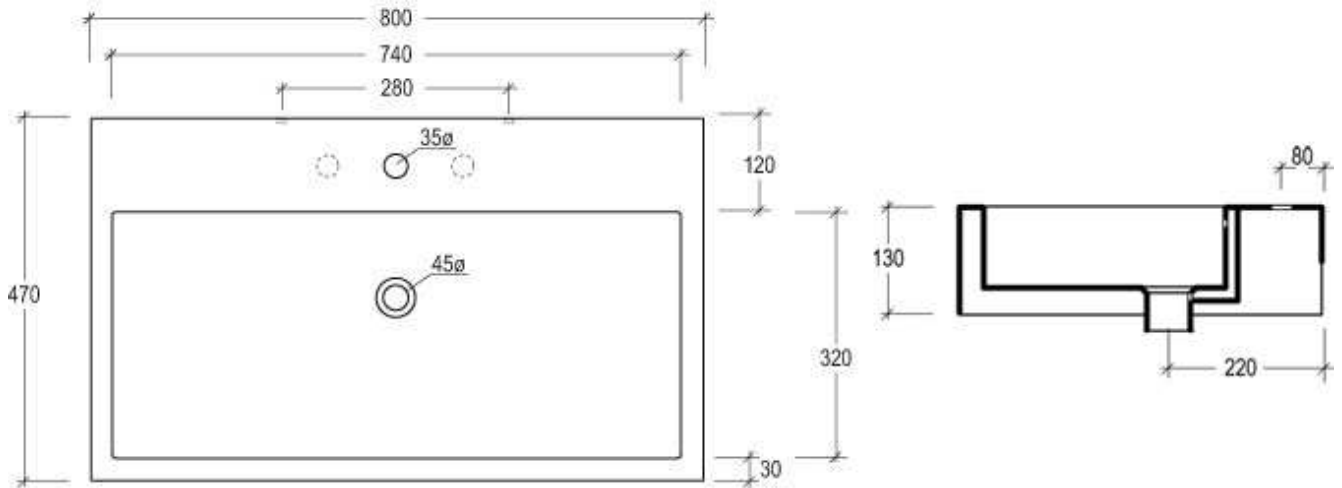

Quad

Lavabo Quad monoforo cm 60 appoggio o sospeso

Countertop or wall-hung washbasin Quad one hole cm 90

code:QULAV60

Quad

Lavabo Quad monoforo cm 80 appoggio o sospeso

Countertop or wall-hung washbasin Quad one hole cm 80